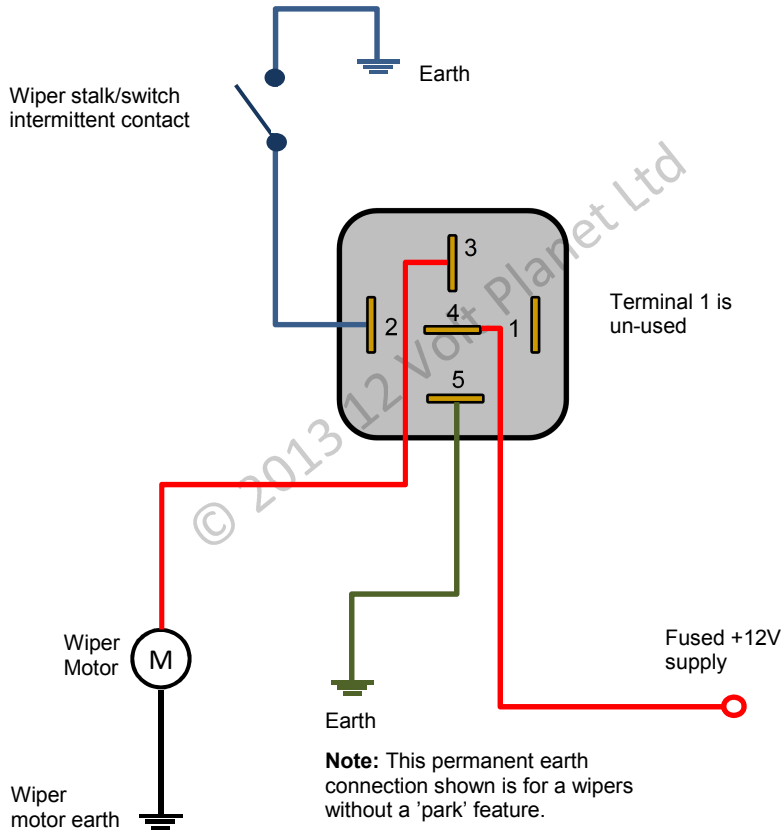

Wiring Diagram & Terminal Configuration For 12V Windscreen Wiper 5 Sec Delay Timer Relay

Note: This permanent earth connection shown is for a wipers without a 'park' feature. For wipers with a 'park' feature this should be connected to the motor's switched earth terminal.